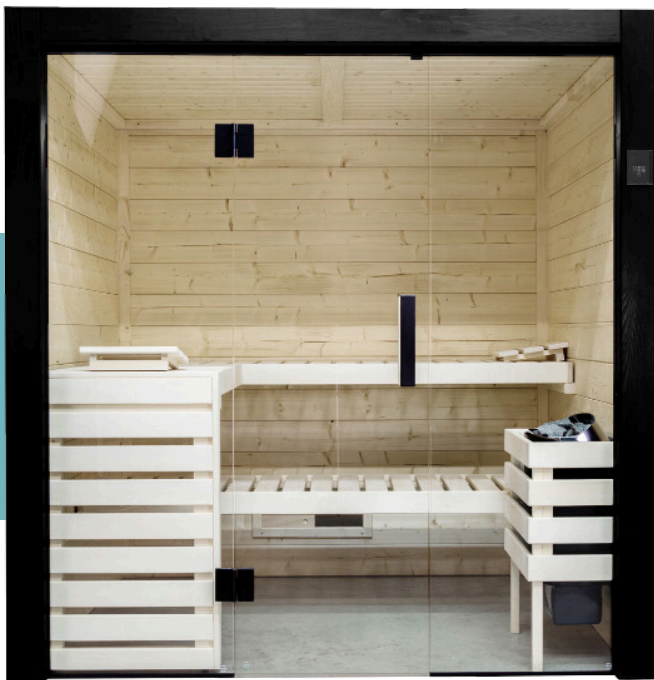

TECHNICAL DATA - FINNISH SAUNA

Hera Medium

 x 3

Model :	MEDIUM
Dimensions :	195 x 159 x 204 cm
Net weight :	350 kg
Stove power :	6 kW
Wood type :	Solid spruce
Benches :	x2 in spruce
Power supply :	Supplied
Glass :	Tempered glass
Walls :	40 mm thick
Touch screen :	Yes
Ventilation :	Yes
Insulation :	40 mm wood